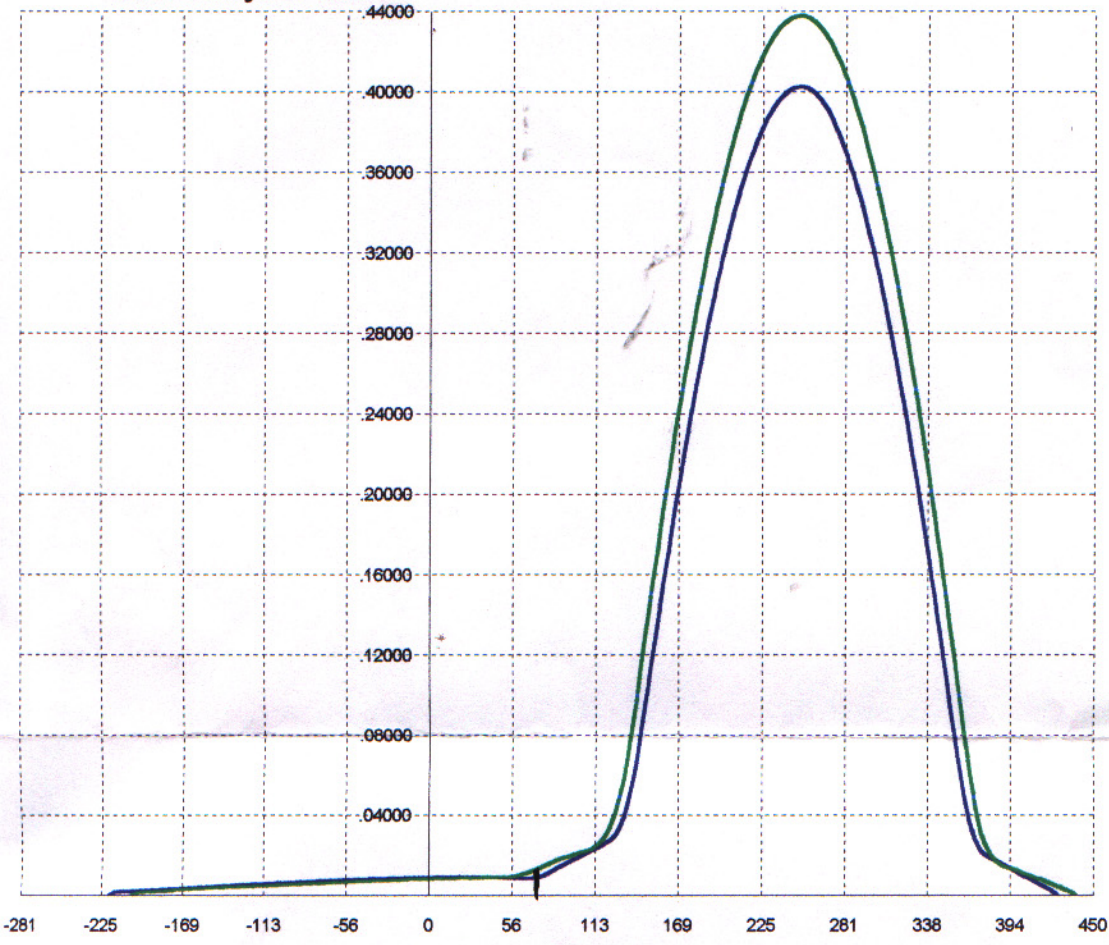

Cam Analyzer v3.2

maser49e
Exh Cam Lift, inches

maser49i
Cam Lift, inches

IN. 240° @ .050" .438" lift
EXH. 226 @ .050" .402" "